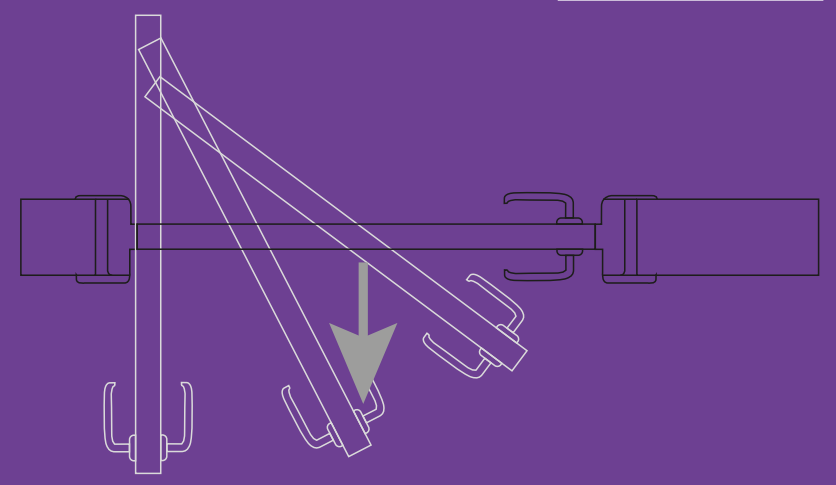

spe cial DOORS