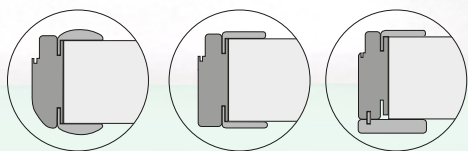

i intra
DOOR

glass

62