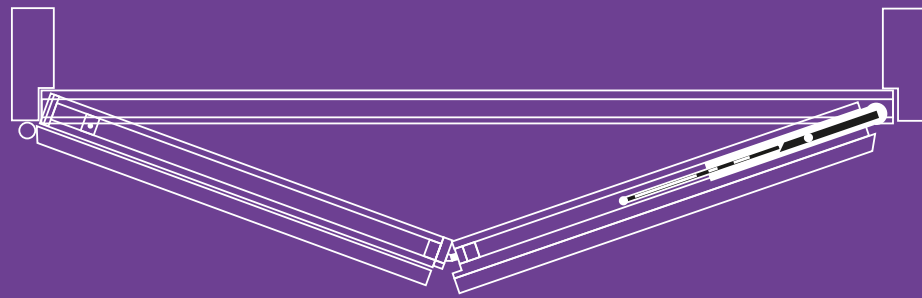

intra
DOOR
Interior Door Industry

spe
cial
DOORS