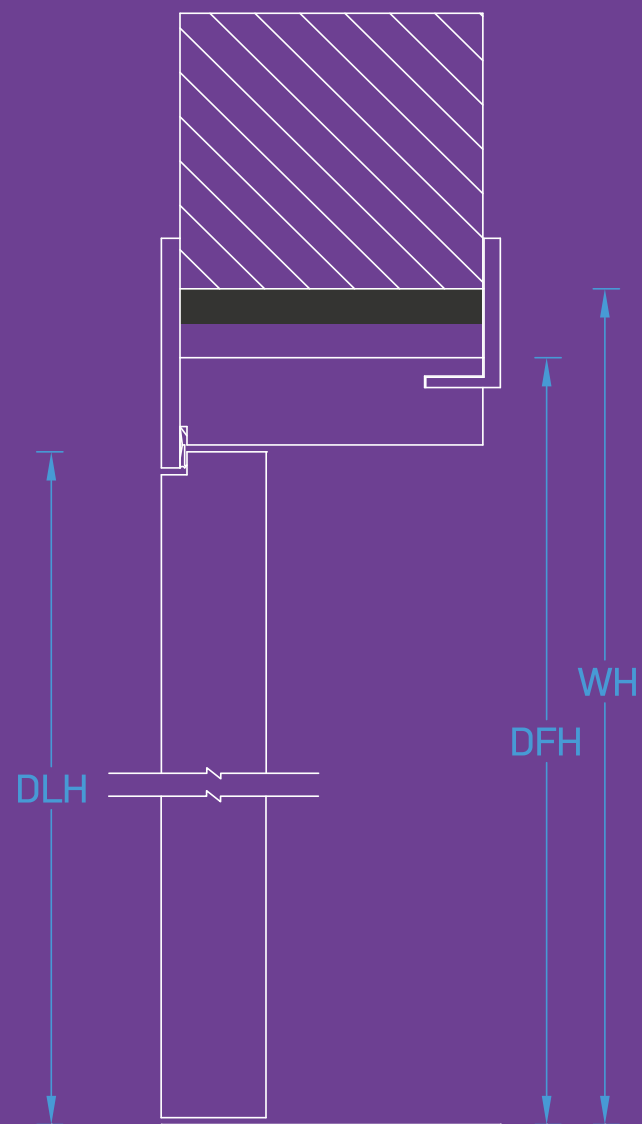

Επίπεδα εξωτερικά / Flat external

Πλάγια και κάθετη τομή
Horizontal and vertical cut out

- DLW Πλάτος Φύλλου Πόρτας / Door Leaf Width
- DFW Πλάτος Πλαισίου / Frame Width
- WL Πλάτος Τοίχου / Wall Length
- WW Πάχος Τοίχου / Wall Width
- DLH Ύψος Φύλλου Πόρτας / Door Leaf Height
- DFH Ύψος Πλαισίου / Frame Height
- WH Ύψος Τοίχου / Wall Height